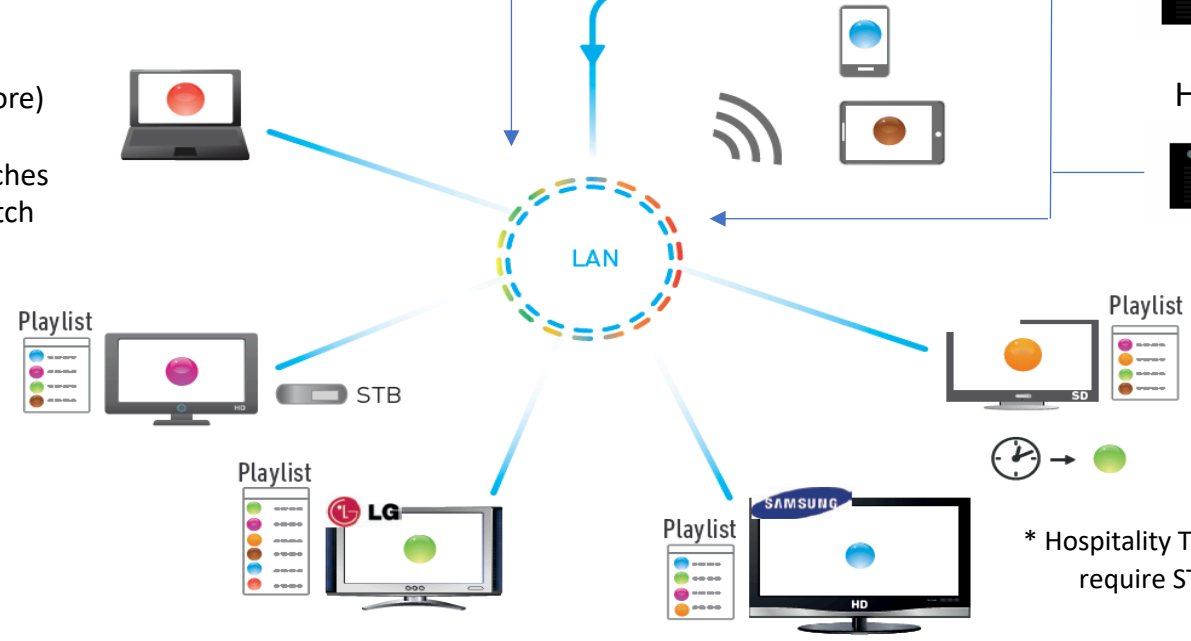

Ikusi Flow IPTV Head End

Hoteplus Server:
Hospitality Middleware & Digital Signage Software

LAN consisting of Aggregation switch (Core) Feeding Edge Switches, all enabled for Multicast IGMP Snooping V2. Edge Switches must have Fast Leave Enabled. Core Switch to have Querier Enabled with a Query Period of 120 seconds.

* Hospitality TVs do not require STBs *